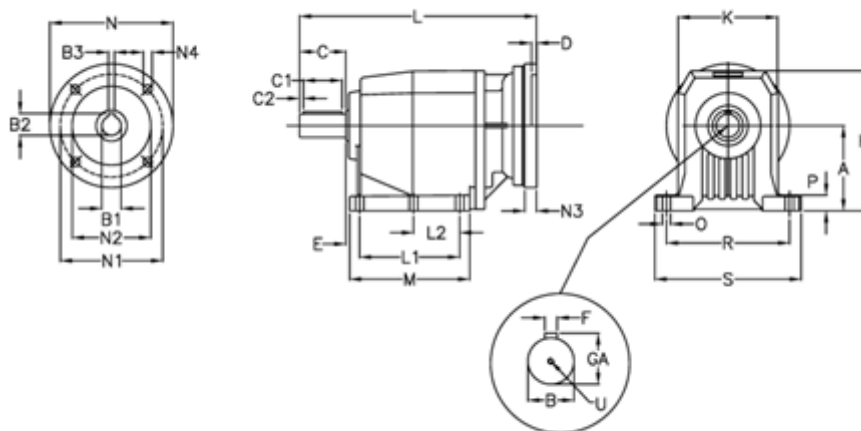

Data Sheet

Article number: 40600801811250
Description: Helical gearbox
C802P-18,1-P132B5

Measures

A = 250	D = 5.0	L2 = 0.0	P = 35
B = 80	E = 33	M = 277.0	R = 370
B1 = 38	F = 22	N = 300	S = 440
B2 = 41.3	GA = 85.0	N1 = 265	U = M20x42
B3 = 10	H = 420	N2 = 230	
C = 140	K = 320	N3 = 16	
C1 = 110	L = 579.5	N4 = 14	
C2 = 15	L1 = 210.0	O = 26	